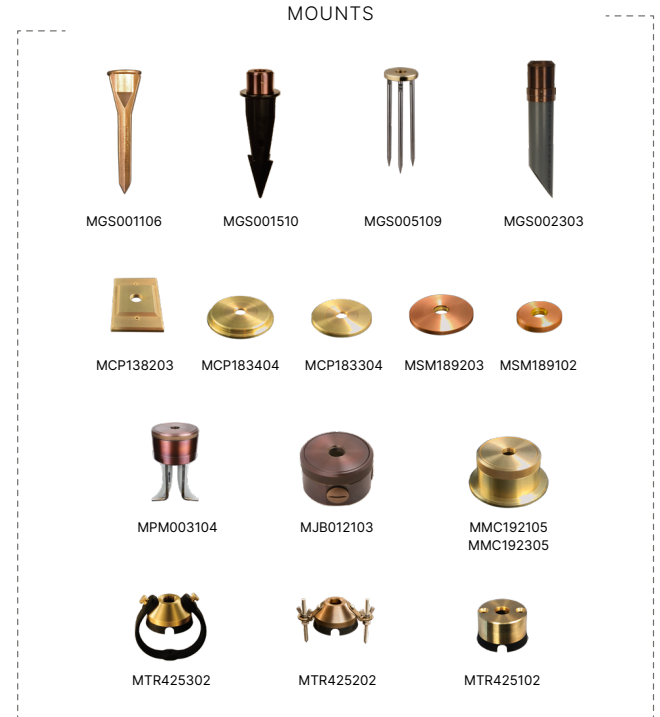

AURORALIGHT

PROJECT:

SKU #:

TYPE:

ADD-ONS

MOUNTS

MGS001106	Brass Micro Stake
MGS001510	Ground Stake w/ 2" Brass Cap
MGS005109	9" Deluxe Spike
MJB002303	3" Junction Box w/ PVC Stake
MPM003104	Concrete Pedestal Mount
MJB012103	Surface Mount J-Box
MSM189102	2" Surface Mount
MSM189203	3" Surface Mount
MCP183203	3-1/2" Cover Plate
MCP183304	4" Cover Plate
MCP183404	4-1/2" Cover Plate
MMC192105	4-1/2" Mount Canopy
MMC192305	4-1/2" Power Canopy
MTR425302	36" Light Duty Tree Strap
MTR425102	Screw-in Tree Mount
MTR425202	Bolt-on Tree Mount

RISERS

RSR186108	4" Fixed Riser
RSR186112	12" Fixed Riser
RSR186210	5" x 10" Extendable Riser
RSR186218	9" x 18" Extendable Riser
RSR186222	11" x 22" Extendable Riser
RSR186412	12" Subterranean Riser
RSR186418	18" Subterranean Riser

*For complete details, please visit auroralight.com/mounts/

P. 760.931.2910

O. 2742 Loker Ave. W Carlsbad CA 92010

W. www.auroralight.com

MADE IN USA
WITH DOMESTIC & IMPORTED MATERIALS