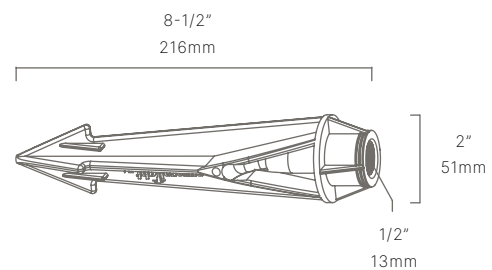

MADE IN USA
WITH DOMESTIC & IMPORTED MATERIALS