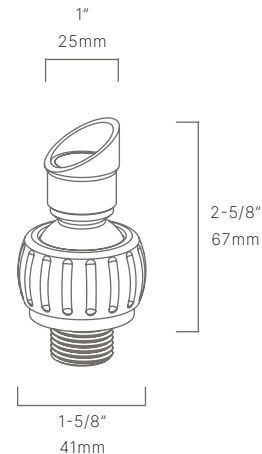

MADE IN USA
WITH DOMESTIC & IMPORTED MATERIALS